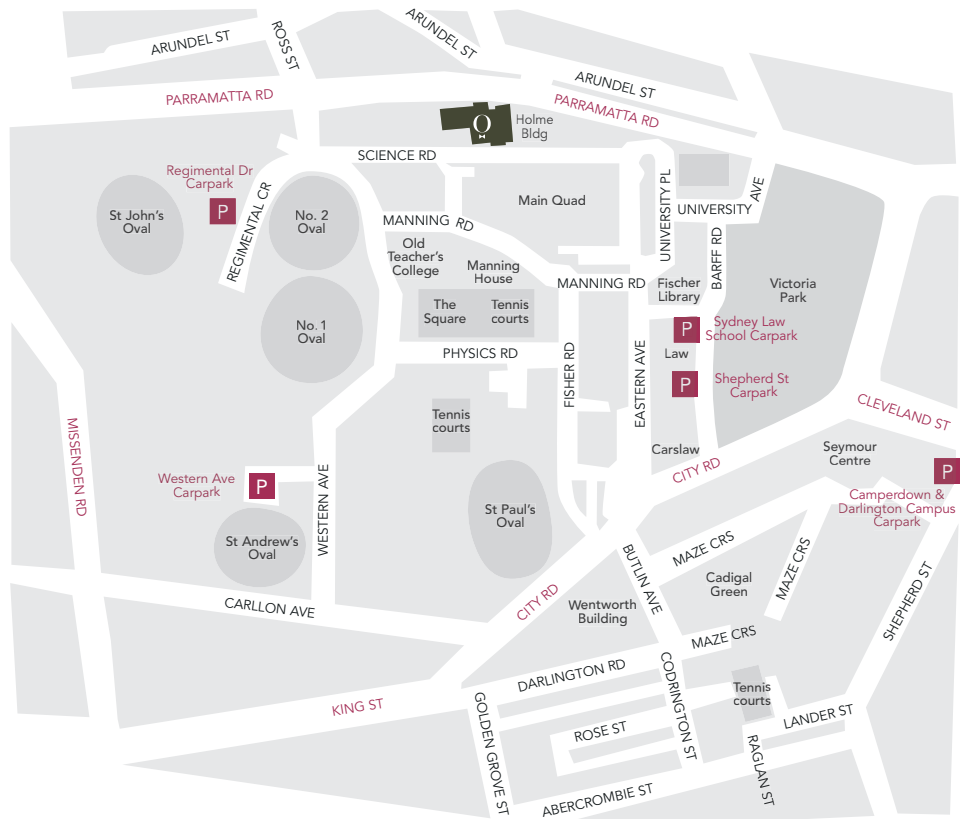

Maps and Directions

- DRIVING AWAY FROM THE CITY ON PARRAMATTA RD
 - ▶ Turn left at Ross Street entrance
 - ▶ Take first left onto Science Road
 - ▶ Drive up Science Road and enter the Holme building via the Refectory
- DRIVING TOWARDS THE CITY
 - ▶ Enter via Ross Street
 - ▶ Take first left onto Science Road
 - ▶ Drive up Science Road and enter the Holme building via the Refectory
- WALKING ON PARRAMATTA RD OR FROM FOOTBRIDGE BUS STOP
 - ▶ Enter grounds via the Footbridge stairs
 - ▶ Turn right onto Science Road
 - ▶ Walk down Science Road and enter the Holme building via the Refectory

Parking

- ▶ Pay & Display parking is available at the University of Sydney at a flat rate.
- ▶ Hourly parking is available after 3pm except at the Western Avenue and Shepherd Street Carparks.
- ▶ Please read parking signs clearly and come prepared with change on the occasion a machine will not accept credit card.
- ▶ Please display the parking ticket on your dashboard. Failure to do so may incur an infringement notice which the registered owner of the vehicle is responsible for.
- ▶ Payment can only be made using \$1 and \$2 coins. Change machines for converting notes to coins are located:
 - ▷ On Manning Road in front of the Old Teachers' College
 - ▷ Behind the Wentworth Building in Maze Crescent.
 - ▷ In the Shepherd Street Carpark.
 - ▷ On Western Ave near the entrance to the Western Avenue (underground) Carpark.