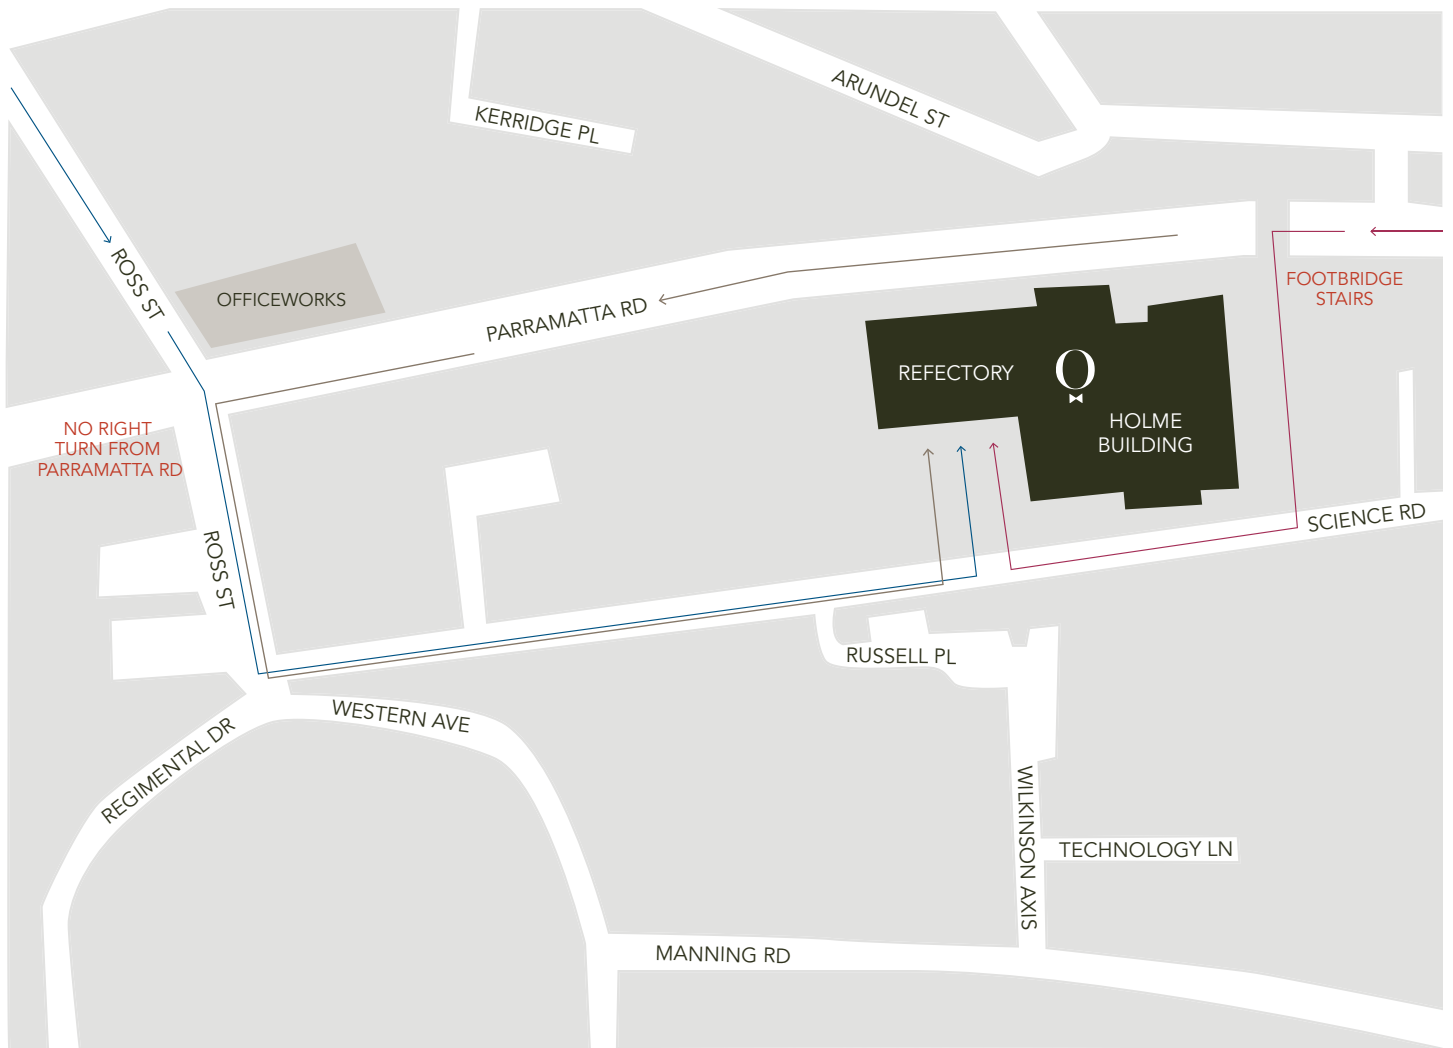

Maps and Directions

- DRIVING AWAY FROM THE CITY ON PARRAMATTA RD
 - ▶ Turn left at Ross Street entrance
 - ▶ Take first left onto Science Road
 - ▶ Drive up Science Road and enter the Holme building via the Refectory
- DRIVING TOWARDS THE CITY
 - ▶ Enter via Ross Street
 - ▶ Take first left onto Science Road
 - ▶ Drive up Science Road and enter the Holme building via the Refectory
- WALKING ON PARRAMATTA RD OR FROM FOOTBRIDGE BUS STOP
 - ▶ Enter grounds via the Footbridge stairs
 - ▶ Turn right onto Science Road
 - ▶ Walk down Science Road and enter the Holme building via the Refectory

Parking

- ▶ Pay & Display parking is available at the University of Sydney at a flat rate.
- ▶ Hourly parking is available after 3pm except at the Western Avenue and Shepherd Street Carparks.
- ▶ Please read parking signs clearly and come prepared with change on the occasion a machine will not accept credit card.
- ▶ Please display the parking ticket on your dashboard. Failure to do so may incur an infringement notice which the registered owner of the vehicle is responsible for.
- ▶ Payment can only be made using \$1 and \$2 coins. Change machines for converting notes to coins are located:
 - ▷ On Manning Road in front of the Old Teachers' College
 - ▷ Behind the Wentworth Building in Maze Crescent.
 - ▷ In the Shepherd Street Carpark.
 - ▷ On Western Ave near the entrance to the Western Avenue (underground) Carpark.